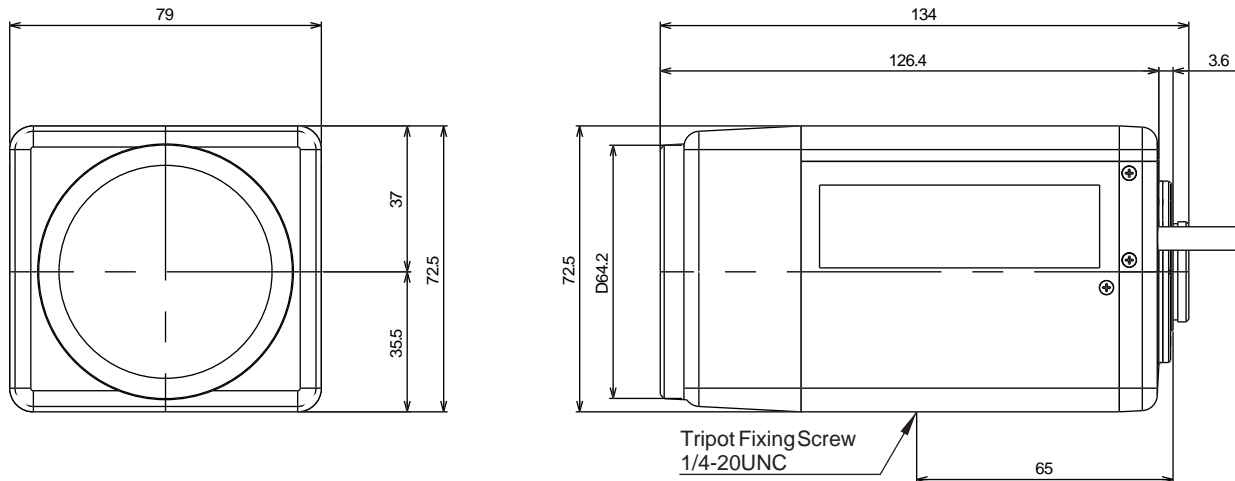

HZ8136R-MP2 PZFI

[SPECIFICATIONS] 1/3 Megapixel Motorized Zoom Lens

Image Size: (1/2) (1/3)

Focal Length: 8 - 136mm
 Maximum Relative Aperture: 1:1.6
 Iris: F1.6 - Close
 Zoom Ratio: 17X
 Angle Field of View: 43.6 x 33.4 deg. at 8mm
 2.7 x 2.2 deg. at 136mm
 Image Size: 6.4 x 4.8mm (D8mm)
 Minimum Object Distance: 1.8m (From Front Vertex)
 Optical Back Focal Distance: 19.33mm (In Air)
 Flange Back: 17.526mm

Operation: Zoom: Motorized (DC +/- 6.4V, Max40mA)
 Speed Approx. 4 sec
 Focus: Motorized (DC +/- 6.4V, Max40mA)
 Speed Approx. 5 sec.
 Iris: Motorized (DC +/- 6.4V, Max40mA)
 Speed Approx. 5 sec.
 Operation Temperature: -10 to +50 °C
 Mount: C-Mount (Adjustable Lens Position)
 Filter Size: 58mm P0.75
 Size: 79 x 72.5 x 130mm
 Weight: Approx. 650g

[COMPOSITION]

- Lens.....1
- Lens Cap.....1
- Dust Cap.....1

[DIMENSION]

Unit:mm

[CIRCUIT DIAGRAM]